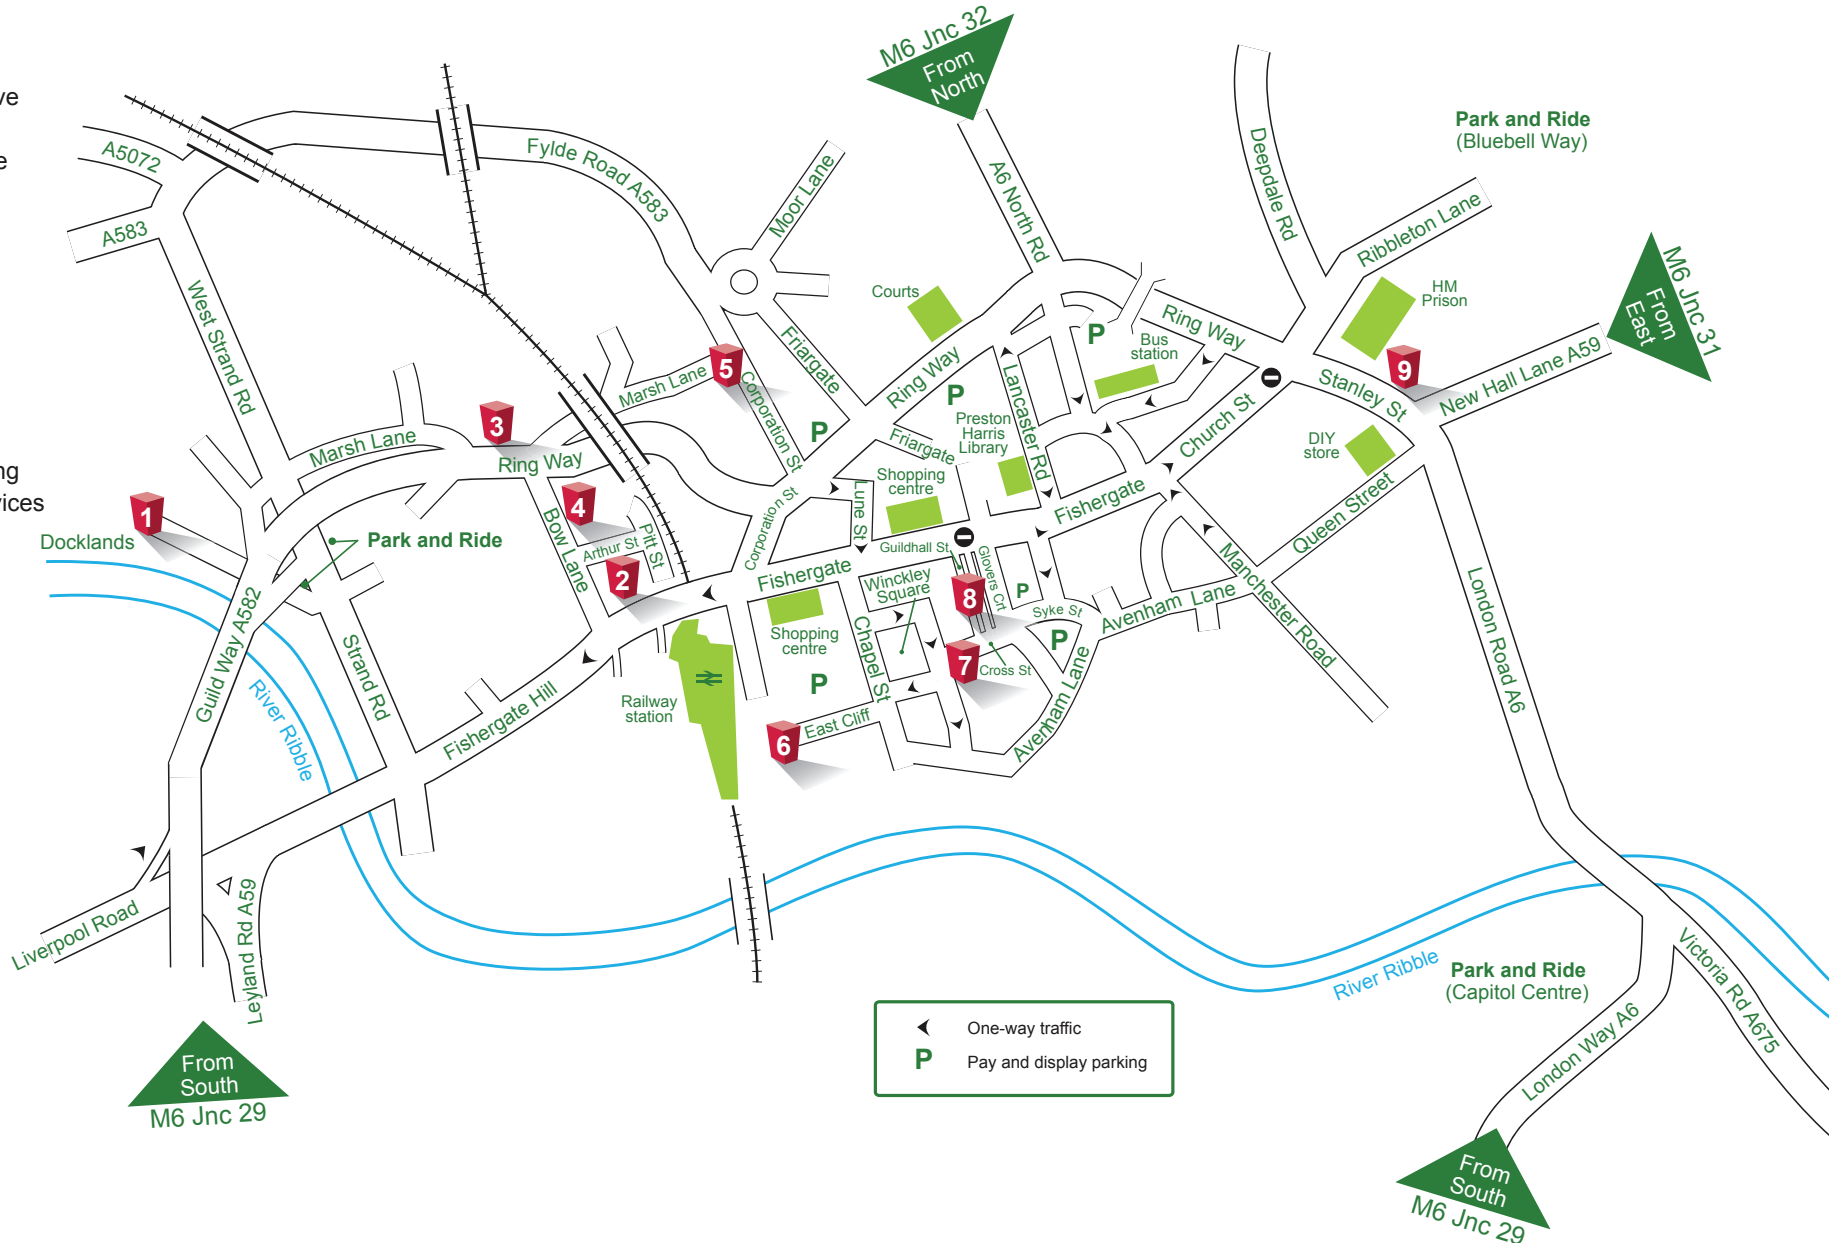

Main county office locations in Preston

- 1 County analysts**
- 2 County Hall complex**
Christ Church Precinct
Treasurer's Block
Office of the Chief Executive
Resources
Children and Young People
Environment
Registration Service
- 3 Marsh Lane offices**
IT training room
- 4 Record Office**
- 5 Youth Offending Team HQ**
- 6 East Cliff**
Park Hotel and JDO building
Adult and Community Services
- 7 Winckley House**
Environment
- 8 Trading Standards**
- 9 Museum of Lancashire**
Museum Service HQ

County Hall Complex Main entrances and public enquiries

- A** Pitt Street entrance
County Hall building
General enquiries
Council Chamber
Cabinet rooms
Mess
- B** Bow Lane entrance
General enquiries
- C** Bow Lane car park
Occupational Health Unit
Visitors and staff short-stay spaces
- D** Arthur Street entrance to
Student Services
- E** Preston Register Office
Births, marriages and deaths
- F** Preston Register Office
Ceremonies entrance
- G** Record Office
- H** Arthur Street car park and
fire assembly point
- I** Arthur Street entrance to
councillors' car park
and deliveries
- J** Ribble Street staff car park